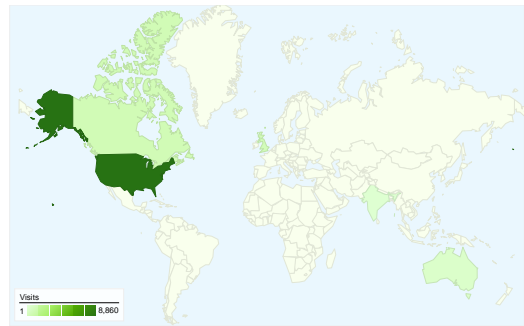

Site Usage

 **11,904** Visits

 **3.05%** Bounce Rate

 **41,385** Pageviews

 **00:01:16** Avg. Time on Site

 **3.48** Pages/Visit

 **88.34%** % New Visits

Visitors Overview

Visitors
10,522

Map Overlay

Traffic Sources Overview

- **Referring Sites**
5,459.00 (45.86%)
- **Search Engines**
4,740.00 (39.82%)
- **Direct Traffic**
1,705.00 (14.32%)

Content Overview

Pages	Pageviews	% Pageviews
/	6,149	14.86%
/symptoms-that-we-treat/	1,866	4.51%
/therapists-on-staff/	1,830	4.42%
/symptoms/anxiety/child-	1,532	3.70%
/marriage-counseling/save-my-	1,518	3.67%

All traffic sources sent a total of 11,904 visits

- Referring Sites**
5,459.00 (45.86%)
- Search Engines**
4,740.00 (39.82%)
- Direct Traffic**
1,705.00 (14.32%)

Top Traffic Sources

Sources	Visits	% visits	Keywords	Visits	% visits
google (organic)	4,330	36.37%	i hate my son	94	1.98%
stumbleupon.com (referral)	3,472	29.17%	psychological health and	90	1.90%
(direct) ((none))	1,705	14.32%	my husband is angry all the	79	1.67%
reddit.com (referral)	932	7.83%	feeling numb emotionally	74	1.56%
yahoo (organic)	175	1.47%	az trauma therapy	57	1.20%

11,904 visits came from 108 countries/territories

Site Usage						
Visits	Pages/Visit	Avg. Time on Site	% New Visits	Bounce Rate		
11,904 % of Site Total: 100.00%	3.48 Site Avg: 3.48 (0.00%)	00:01:16 Site Avg: 00:01:16 (0.00%)	88.37% Site Avg: 88.34% (0.03%)	3.05% Site Avg: 3.05% (0.00%)		
Country/Territory	Visits	Pages/Visit	Avg. Time on Site	% New Visits	Bounce Rate	
United States	8,860	3.70	00:01:26	86.59%	3.14%	
Canada	795	2.76	00:00:40	95.85%	2.14%	
United Kingdom	708	2.98	00:00:40	96.05%	2.12%	
Australia	283	3.33	00:00:59	94.35%	2.12%	
India	102	2.78	00:00:54	95.10%	2.94%	
Ireland	86	2.70	00:00:55	96.51%	4.65%	
Philippines	84	2.77	00:00:40	75.00%	3.57%	
Germany	80	2.48	00:00:40	87.50%	1.25%	
New Zealand	68	3.43	00:01:41	89.71%	5.88%	