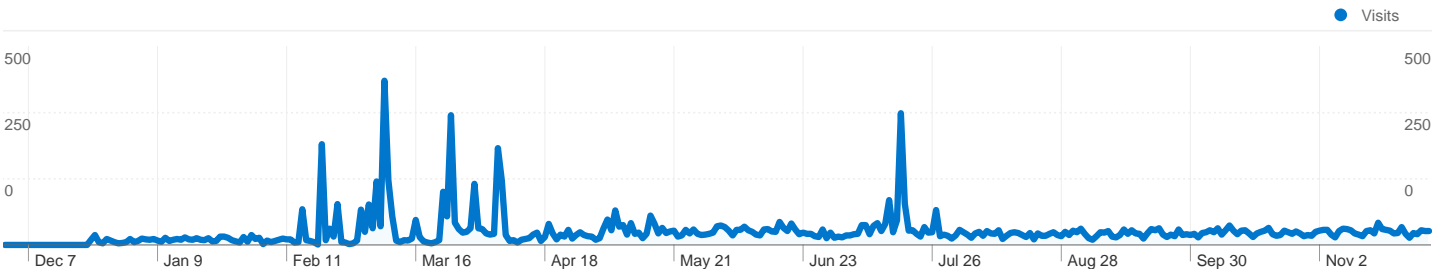

Site Usage

 **11,904** Visits

 **3.05%** Bounce Rate

 **41,385** Pageviews

 **00:01:16** Avg. Time on Site

 **3.48** Pages/Visit

 **88.34%** % New Visits

Visitors Overview

10,522 people visited this site

 **11,904** Visits

 **10,522** Absolute Unique Visitors

 **41,385** Pageviews

 **3.48** Average Pageviews

 **00:01:16** Time on Site

 **3.05%** Bounce Rate

 **88.34%** New Visits

All traffic sources sent a total of 11,904 visits

- Referring Sites**
5,459.00 (45.86%)
- Search Engines**
4,740.00 (39.82%)
- Direct Traffic**
1,705.00 (14.32%)

Top Traffic Sources

Sources	Visits	% visits	Keywords	Visits	% visits
google (organic)	4,330	36.37%	i hate my son	94	1.98%
stumbleupon.com (referral)	3,472	29.17%	psychological health and	90	1.90%
(direct) ((none))	1,705	14.32%	my husband is angry all the	79	1.67%
reddit.com (referral)	932	7.83%	feeling numb emotionally	74	1.56%
yahoo (organic)	175	1.47%	az trauma therapy	57	1.20%

11,904 visits came from 108 countries/territories

Site Usage						
Visits	Pages/Visit	Avg. Time on Site	% New Visits	Bounce Rate		
11,904 % of Site Total: 100.00%	3.48 Site Avg: 3.48 (0.00%)	00:01:16 Site Avg: 00:01:16 (0.00%)	88.37% Site Avg: 88.34% (0.03%)	3.05% Site Avg: 3.05% (0.00%)		
Country/Territory	Visits	Pages/Visit	Avg. Time on Site	% New Visits	Bounce Rate	
United States	8,860	3.70	00:01:26	86.59%	3.14%	
Canada	795	2.76	00:00:40	95.85%	2.14%	
United Kingdom	708	2.98	00:00:40	96.05%	2.12%	
Australia	283	3.33	00:00:59	94.35%	2.12%	
India	102	2.78	00:00:54	95.10%	2.94%	
Ireland	86	2.70	00:00:55	96.51%	4.65%	
Philippines	84	2.77	00:00:40	75.00%	3.57%	
Germany	80	2.48	00:00:40	87.50%	1.25%	
New Zealand	68	3.43	00:01:41	89.71%	5.88%	