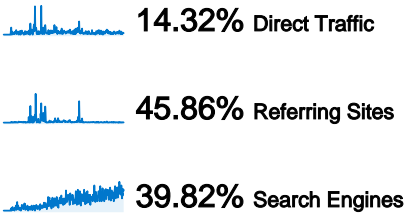

Visitors
10,522

Map Overlay

Traffic Sources Overview

- **Referring Sites**
5,459.00 (45.86%)
- **Search Engines**
4,740.00 (39.82%)
- **Direct Traffic**
1,705.00 (14.32%)

Content Overview

Pages	Pageviews	% Pageviews
/	6,149	14.86%
/symptoms-that-we-treat/	1,866	4.51%
/therapists-on-staff/	1,830	4.42%
/symptoms/anxiety/child-	1,532	3.70%
/marriage-counseling/save-my-	1,518	3.67%

10,522 people visited this site

 **11,904** Visits

 **10,522** Absolute Unique Visitors

 **41,385** Pageviews

 **3.48** Average Pageviews

 **00:01:16** Time on Site

 **3.05%** Bounce Rate

 **88.34%** New Visits

All traffic sources sent a total of 11,904 visits

- Referring Sites**
5,459.00 (45.86%)
- Search Engines**
4,740.00 (39.82%)
- Direct Traffic**
1,705.00 (14.32%)

Top Traffic Sources

Sources	Visits	% visits	Keywords	Visits	% visits
google (organic)	4,330	36.37%	i hate my son	94	1.98%
stumbleupon.com (referral)	3,472	29.17%	psychological health and	90	1.90%
(direct) ((none))	1,705	14.32%	my husband is angry all the	79	1.67%
reddit.com (referral)	932	7.83%	feeling numb emotionally	74	1.56%
yahoo (organic)	175	1.47%	az trauma therapy	57	1.20%

11,904 visits came from 108 countries/territories

Site Usage						
Visits	Pages/Visit	Avg. Time on Site	% New Visits	Bounce Rate		
11,904 % of Site Total: 100.00%	3.48 Site Avg: 3.48 (0.00%)	00:01:16 Site Avg: 00:01:16 (0.00%)	88.37% Site Avg: 88.34% (0.03%)	3.05% Site Avg: 3.05% (0.00%)		
Country/Territory	Visits	Pages/Visit	Avg. Time on Site	% New Visits	Bounce Rate	
United States	8,860	3.70	00:01:26	86.59%	3.14%	
Canada	795	2.76	00:00:40	95.85%	2.14%	
United Kingdom	708	2.98	00:00:40	96.05%	2.12%	
Australia	283	3.33	00:00:59	94.35%	2.12%	
India	102	2.78	00:00:54	95.10%	2.94%	
Ireland	86	2.70	00:00:55	96.51%	4.65%	
Philippines	84	2.77	00:00:40	75.00%	3.57%	
Germany	80	2.48	00:00:40	87.50%	1.25%	
New Zealand	68	3.43	00:01:41	89.71%	5.88%	