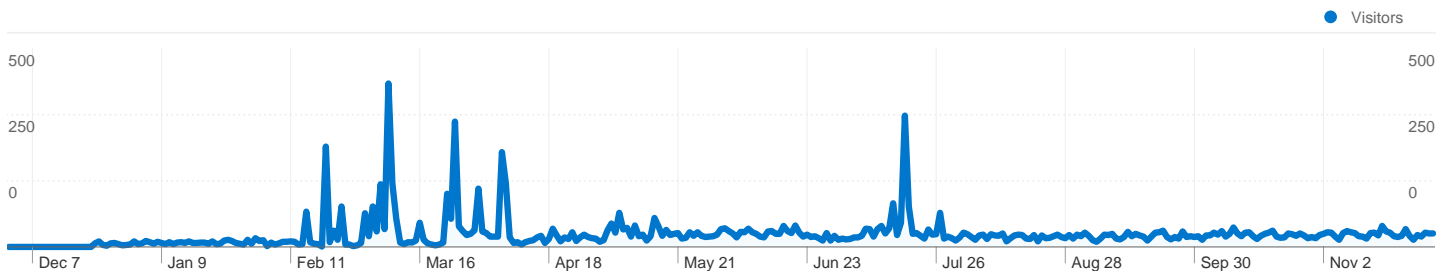

Site Usage

 **11,904** Visits

 **3.05%** Bounce Rate

 **41,385** Pageviews

 **00:01:16** Avg. Time on Site

 **3.48** Pages/Visit

 **88.34%** % New Visits

Visitors Overview

Visitors
10,522

Map Overlay

Traffic Sources Overview

- **Referring Sites**
5,459.00 (45.86%)
- **Search Engines**
4,740.00 (39.82%)
- **Direct Traffic**
1,705.00 (14.32%)

Content Overview

Pages	Pageviews	% Pageviews
/	6,149	14.86%
/symptoms-that-we-treat/	1,866	4.51%
/therapists-on-staff/	1,830	4.42%
/symptoms/anxiety/child-	1,532	3.70%
/marriage-counseling/save-my-	1,518	3.67%

10,522 people visited this site

 **11,904** Visits

 **10,522** Absolute Unique Visitors

 **41,385** Pageviews

 **3.48** Average Pageviews

 **00:01:16** Time on Site

 **3.05%** Bounce Rate

 **88.34%** New Visits

11,904 visits came from 108 countries/territories

Site Usage						
Visits	Pages/Visit	Avg. Time on Site	% New Visits	Bounce Rate		
11,904 % of Site Total: 100.00%	3.48 Site Avg: 3.48 (0.00%)	00:01:16 Site Avg: 00:01:16 (0.00%)	88.37% Site Avg: 88.34% (0.03%)	3.05% Site Avg: 3.05% (0.00%)		
Country/Territory	Visits	Pages/Visit	Avg. Time on Site	% New Visits	Bounce Rate	
United States	8,860	3.70	00:01:26	86.59%	3.14%	
Canada	795	2.76	00:00:40	95.85%	2.14%	
United Kingdom	708	2.98	00:00:40	96.05%	2.12%	
Australia	283	3.33	00:00:59	94.35%	2.12%	
India	102	2.78	00:00:54	95.10%	2.94%	
Ireland	86	2.70	00:00:55	96.51%	4.65%	
Philippines	84	2.77	00:00:40	75.00%	3.57%	
Germany	80	2.48	00:00:40	87.50%	1.25%	
New Zealand	68	3.43	00:01:41	89.71%	5.88%	