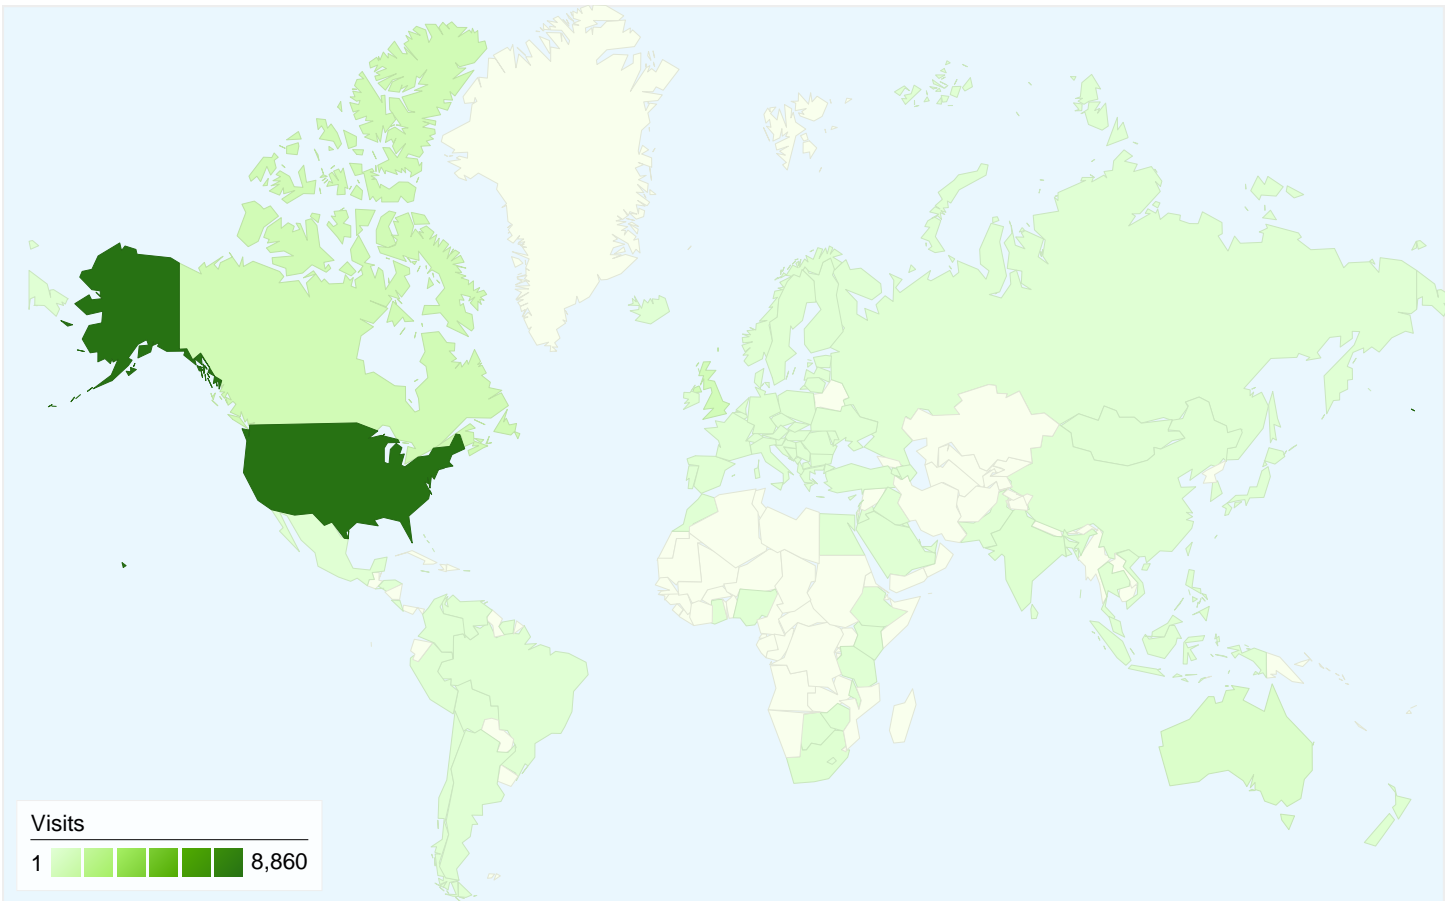

Visitors
10,522

Map Overlay

Traffic Sources Overview

- **Referring Sites**
5,459.00 (45.86%)
- **Search Engines**
4,740.00 (39.82%)
- **Direct Traffic**
1,705.00 (14.32%)

Content Overview

Pages	Pageviews	% Pageviews
/	6,149	14.86%
/symptoms-that-we-treat/	1,866	4.51%
/therapists-on-staff/	1,830	4.42%
/symptoms/anxiety/child-	1,532	3.70%
/marriage-counseling/save-my-	1,518	3.67%

10,522 people visited this site

 **11,904** Visits

 **10,522** Absolute Unique Visitors

 **41,385** Pageviews

 **3.48** Average Pageviews

 **00:01:16** Time on Site

 **3.05%** Bounce Rate

 **88.34%** New Visits

All traffic sources sent a total of 11,904 visits

- Referring Sites**
5,459.00 (45.86%)
- Search Engines**
4,740.00 (39.82%)
- Direct Traffic**
1,705.00 (14.32%)

Top Traffic Sources

Sources	Visits	% visits	Keywords	Visits	% visits
google (organic)	4,330	36.37%	i hate my son	94	1.98%
stumbleupon.com (referral)	3,472	29.17%	psychological health and	90	1.90%
(direct) ((none))	1,705	14.32%	my husband is angry all the	79	1.67%
reddit.com (referral)	932	7.83%	feeling numb emotionally	74	1.56%
yahoo (organic)	175	1.47%	az trauma therapy	57	1.20%

11,904 visits came from 108 countries/territories

Site Usage						
Visits	Pages/Visit	Avg. Time on Site	% New Visits	Bounce Rate		
11,904 % of Site Total: 100.00%	3.48 Site Avg: 3.48 (0.00%)	00:01:16 Site Avg: 00:01:16 (0.00%)	88.37% Site Avg: 88.34% (0.03%)	3.05% Site Avg: 3.05% (0.00%)		
Country/Territory	Visits	Pages/Visit	Avg. Time on Site	% New Visits	Bounce Rate	
United States	8,860	3.70	00:01:26	86.59%	3.14%	
Canada	795	2.76	00:00:40	95.85%	2.14%	
United Kingdom	708	2.98	00:00:40	96.05%	2.12%	
Australia	283	3.33	00:00:59	94.35%	2.12%	
India	102	2.78	00:00:54	95.10%	2.94%	
Ireland	86	2.70	00:00:55	96.51%	4.65%	
Philippines	84	2.77	00:00:40	75.00%	3.57%	
Germany	80	2.48	00:00:40	87.50%	1.25%	
New Zealand	68	3.43	00:01:41	89.71%	5.88%	