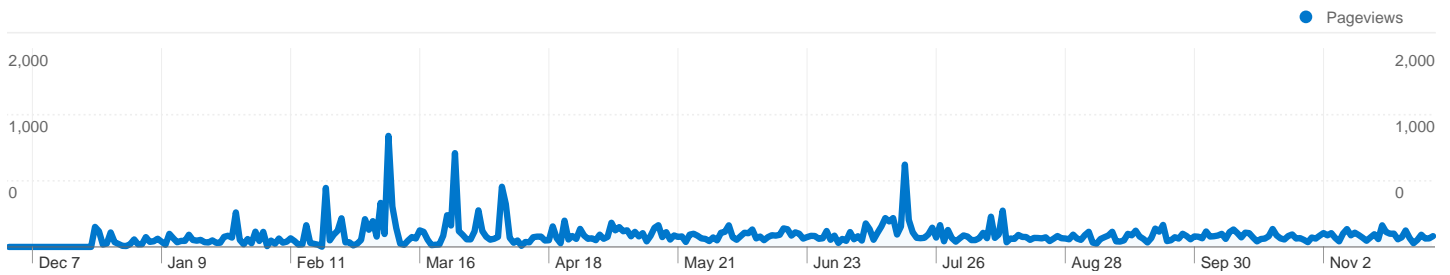

Pages on this site were viewed a total of 41,385 times

41,385 Pageviews

17,020 Unique Views

3.05% Bounce Rate

Top Content

Pages	Pageviews	% Pageviews
/	6,149	14.86%
/symptoms-that-we-treat/	1,866	4.51%
/therapists-on-staff/	1,830	4.42%
/symptoms/anxiety/child-therapy-class/	1,532	3.70%
/marriage-counseling/save-my-marriage-part1/	1,518	3.67%