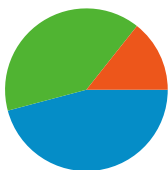

Site Usage

 **11,904** Visits

 **3.05%** Bounce Rate

 **41,385** Pageviews

 **00:01:16** Avg. Time on Site

 **3.48** Pages/Visit

 **88.34%** % New Visits

Visitors Overview

Visitors
10,522

Map Overlay

Traffic Sources Overview

- **Referring Sites**
5,459.00 (45.86%)
- **Search Engines**
4,740.00 (39.82%)
- **Direct Traffic**
1,705.00 (14.32%)

Content Overview

Pages	Pageviews	% Pageviews
/	6,149	14.86%
/symptoms-that-we-treat/	1,866	4.51%
/therapists-on-staff/	1,830	4.42%
/symptoms/anxiety/child-	1,532	3.70%
/marriage-counseling/save-my-	1,518	3.67%

All traffic sources sent a total of 11,904 visits

- Referring Sites**
5,459.00 (45.86%)
- Search Engines**
4,740.00 (39.82%)
- Direct Traffic**
1,705.00 (14.32%)

Top Traffic Sources

Sources	Visits	% visits	Keywords	Visits	% visits
google (organic)	4,330	36.37%	i hate my son	94	1.98%
stumbleupon.com (referral)	3,472	29.17%	psychological health and	90	1.90%
(direct) ((none))	1,705	14.32%	my husband is angry all the	79	1.67%
reddit.com (referral)	932	7.83%	feeling numb emotionally	74	1.56%
yahoo (organic)	175	1.47%	az trauma therapy	57	1.20%

11,904 visits came from 108 countries/territories

Site Usage						
Visits	Pages/Visit	Avg. Time on Site	% New Visits	Bounce Rate		
11,904 % of Site Total: 100.00%	3.48 Site Avg: 3.48 (0.00%)	00:01:16 Site Avg: 00:01:16 (0.00%)	88.37% Site Avg: 88.34% (0.03%)	3.05% Site Avg: 3.05% (0.00%)		
Country/Territory	Visits	Pages/Visit	Avg. Time on Site	% New Visits	Bounce Rate	
United States	8,860	3.70	00:01:26	86.59%	3.14%	
Canada	795	2.76	00:00:40	95.85%	2.14%	
United Kingdom	708	2.98	00:00:40	96.05%	2.12%	
Australia	283	3.33	00:00:59	94.35%	2.12%	
India	102	2.78	00:00:54	95.10%	2.94%	
Ireland	86	2.70	00:00:55	96.51%	4.65%	
Philippines	84	2.77	00:00:40	75.00%	3.57%	
Germany	80	2.48	00:00:40	87.50%	1.25%	
New Zealand	68	3.43	00:01:41	89.71%	5.88%	