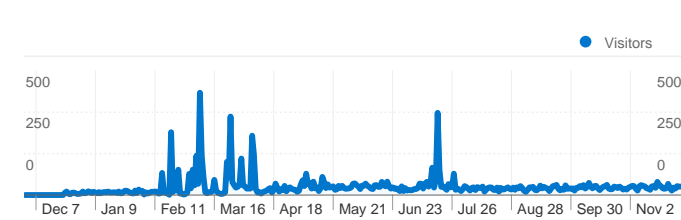

Site Usage

 **11,904** Visits

 **3.05%** Bounce Rate

 **41,385** Pageviews

 **00:01:16** Avg. Time on Site

 **3.48** Pages/Visit

 **88.34%** % New Visits

Visitors Overview

10,522 people visited this site

 **11,904** Visits

 **10,522** Absolute Unique Visitors

 **41,385** Pageviews

 **3.48** Average Pageviews

 **00:01:16** Time on Site

 **3.05%** Bounce Rate

 **88.34%** New Visits

All traffic sources sent a total of 11,904 visits

- Referring Sites**
5,459.00 (45.86%)
- Search Engines**
4,740.00 (39.82%)
- Direct Traffic**
1,705.00 (14.32%)

Top Traffic Sources

Sources	Visits	% visits	Keywords	Visits	% visits
google (organic)	4,330	36.37%	i hate my son	94	1.98%
stumbleupon.com (referral)	3,472	29.17%	psychological health and	90	1.90%
(direct) ((none))	1,705	14.32%	my husband is angry all the	79	1.67%
reddit.com (referral)	932	7.83%	feeling numb emotionally	74	1.56%
yahoo (organic)	175	1.47%	az trauma therapy	57	1.20%

11,904 visits came from 108 countries/territories

Site Usage						
Visits	Pages/Visit	Avg. Time on Site	% New Visits	Bounce Rate		
11,904 % of Site Total: 100.00%	3.48 Site Avg: 3.48 (0.00%)	00:01:16 Site Avg: 00:01:16 (0.00%)	88.37% Site Avg: 88.34% (0.03%)	3.05% Site Avg: 3.05% (0.00%)		
Country/Territory	Visits	Pages/Visit	Avg. Time on Site	% New Visits	Bounce Rate	
United States	8,860	3.70	00:01:26	86.59%	3.14%	
Canada	795	2.76	00:00:40	95.85%	2.14%	
United Kingdom	708	2.98	00:00:40	96.05%	2.12%	
Australia	283	3.33	00:00:59	94.35%	2.12%	
India	102	2.78	00:00:54	95.10%	2.94%	
Ireland	86	2.70	00:00:55	96.51%	4.65%	
Philippines	84	2.77	00:00:40	75.00%	3.57%	
Germany	80	2.48	00:00:40	87.50%	1.25%	
New Zealand	68	3.43	00:01:41	89.71%	5.88%	