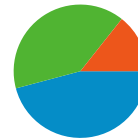

Visitors
10,522

Map Overlay

Traffic Sources Overview

- **Referring Sites**
5,459.00 (45.86%)
- **Search Engines**
4,740.00 (39.82%)
- **Direct Traffic**
1,705.00 (14.32%)

Content Overview

Pages	Pageviews	% Pageviews
/	6,149	14.86%
/symptoms-that-we-treat/	1,866	4.51%
/therapists-on-staff/	1,830	4.42%
/symptoms/anxiety/child-	1,532	3.70%
/marriage-counseling/save-my-	1,518	3.67%

10,522 people visited this site

 **11,904** Visits

 **10,522** Absolute Unique Visitors

 **41,385** Pageviews

 **3.48** Average Pageviews

 **00:01:16** Time on Site

 **3.05%** Bounce Rate

 **88.34%** New Visits

All traffic sources sent a total of 11,904 visits

- Referring Sites**
5,459.00 (45.86%)
- Search Engines**
4,740.00 (39.82%)
- Direct Traffic**
1,705.00 (14.32%)

Top Traffic Sources

Sources	Visits	% visits	Keywords	Visits	% visits
google (organic)	4,330	36.37%	i hate my son	94	1.98%
stumbleupon.com (referral)	3,472	29.17%	psychological health and	90	1.90%
(direct) ((none))	1,705	14.32%	my husband is angry all the	79	1.67%
reddit.com (referral)	932	7.83%	feeling numb emotionally	74	1.56%
yahoo (organic)	175	1.47%	az trauma therapy	57	1.20%